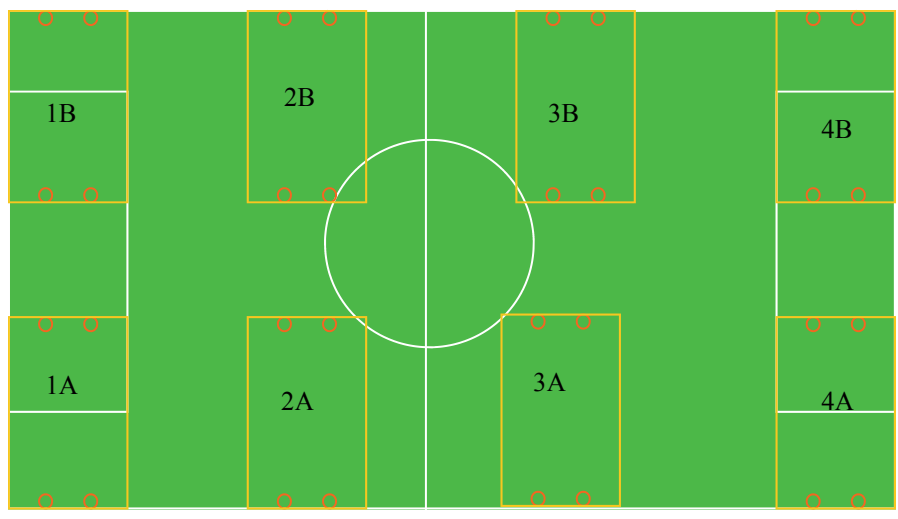

AYSC approximate Micro Field Locations

Each Field Should be 20x30

5 yards between fields

Field should start at sideline of large marked field

Each Team will set up one field

Play ground